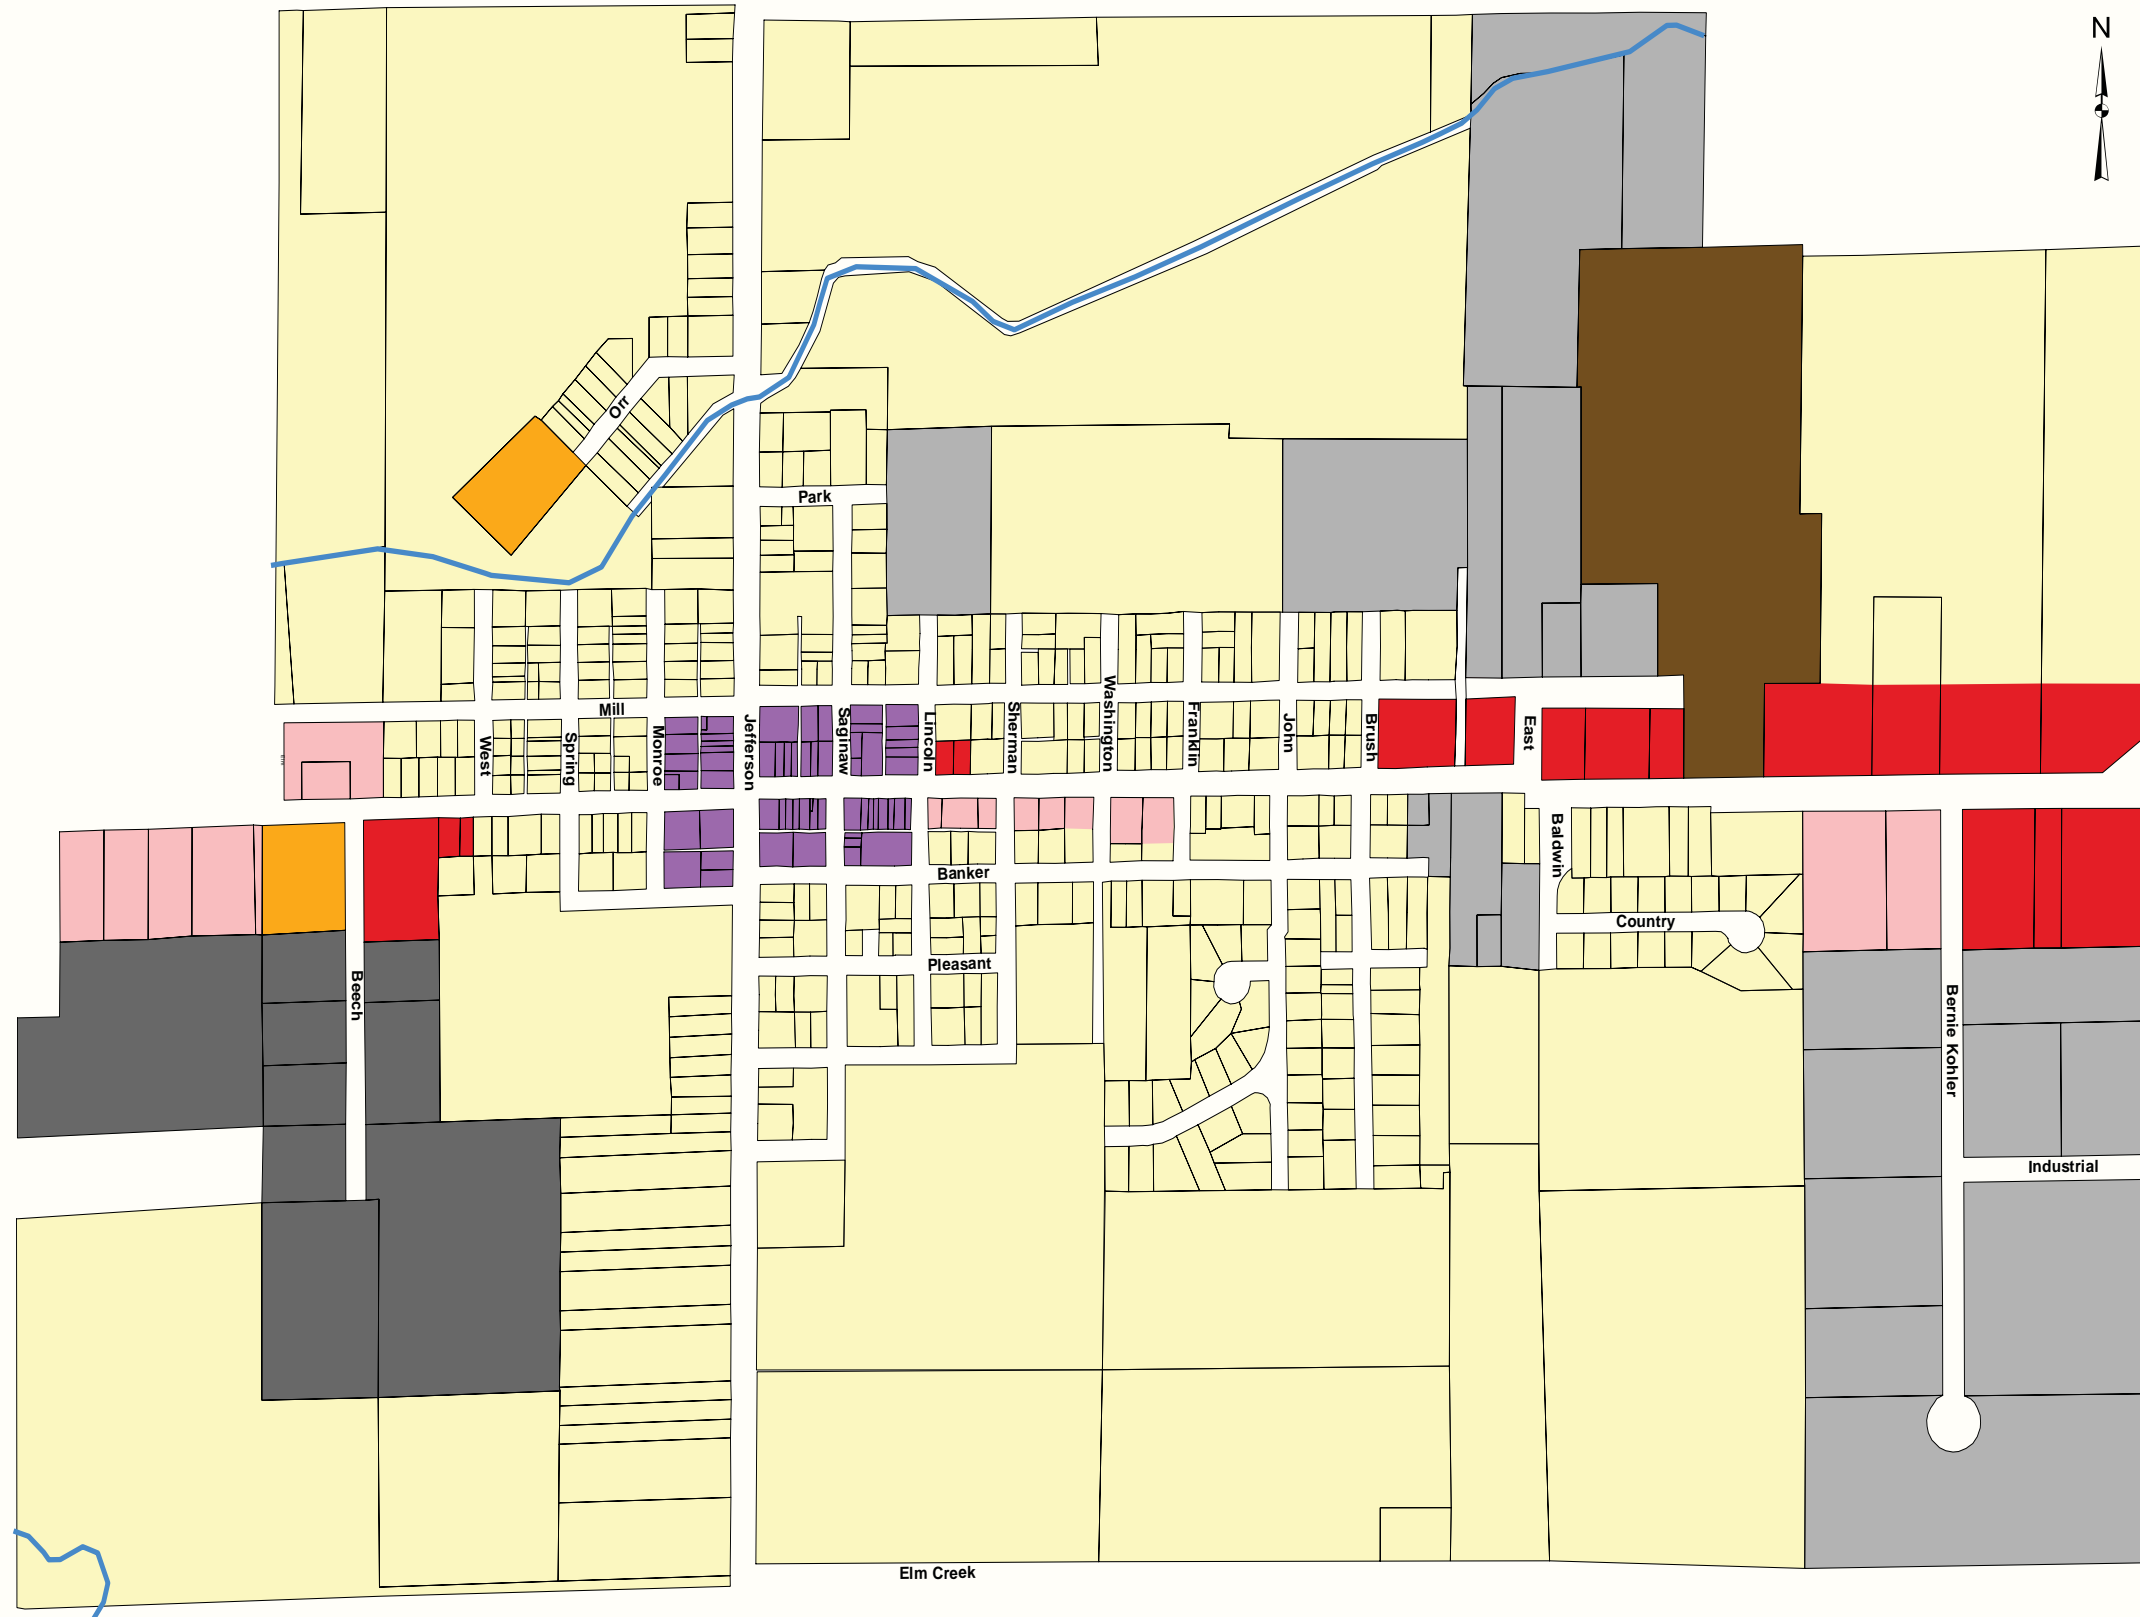

VILLAGE OF NORTH BRANCH

LAPEER COUNTY, MICHIGAN

ZONING MAP

LEGEND

- R1 - SINGLE FAMILY RESIDENTIAL
- RM RESIDENTIAL MULTIPLE FAMILY
- RMH RESIDENTIAL MOBILE HOME
- C COMMERCIAL
- C-1 COMMERCIAL/OFFICE
- CBD CENTRAL BUSINESS DISTRICT
- I-1 INDUSTRIAL
- I-2 HEAVY INDUSTRIAL

Prepared By:
The Village of North Branch Planning Commission

Adopted By:
The Village of North Branch Council

Amended Thru:
MARCH 16, 2011

Base Map Provided By:
Lapeer County Equalization Department